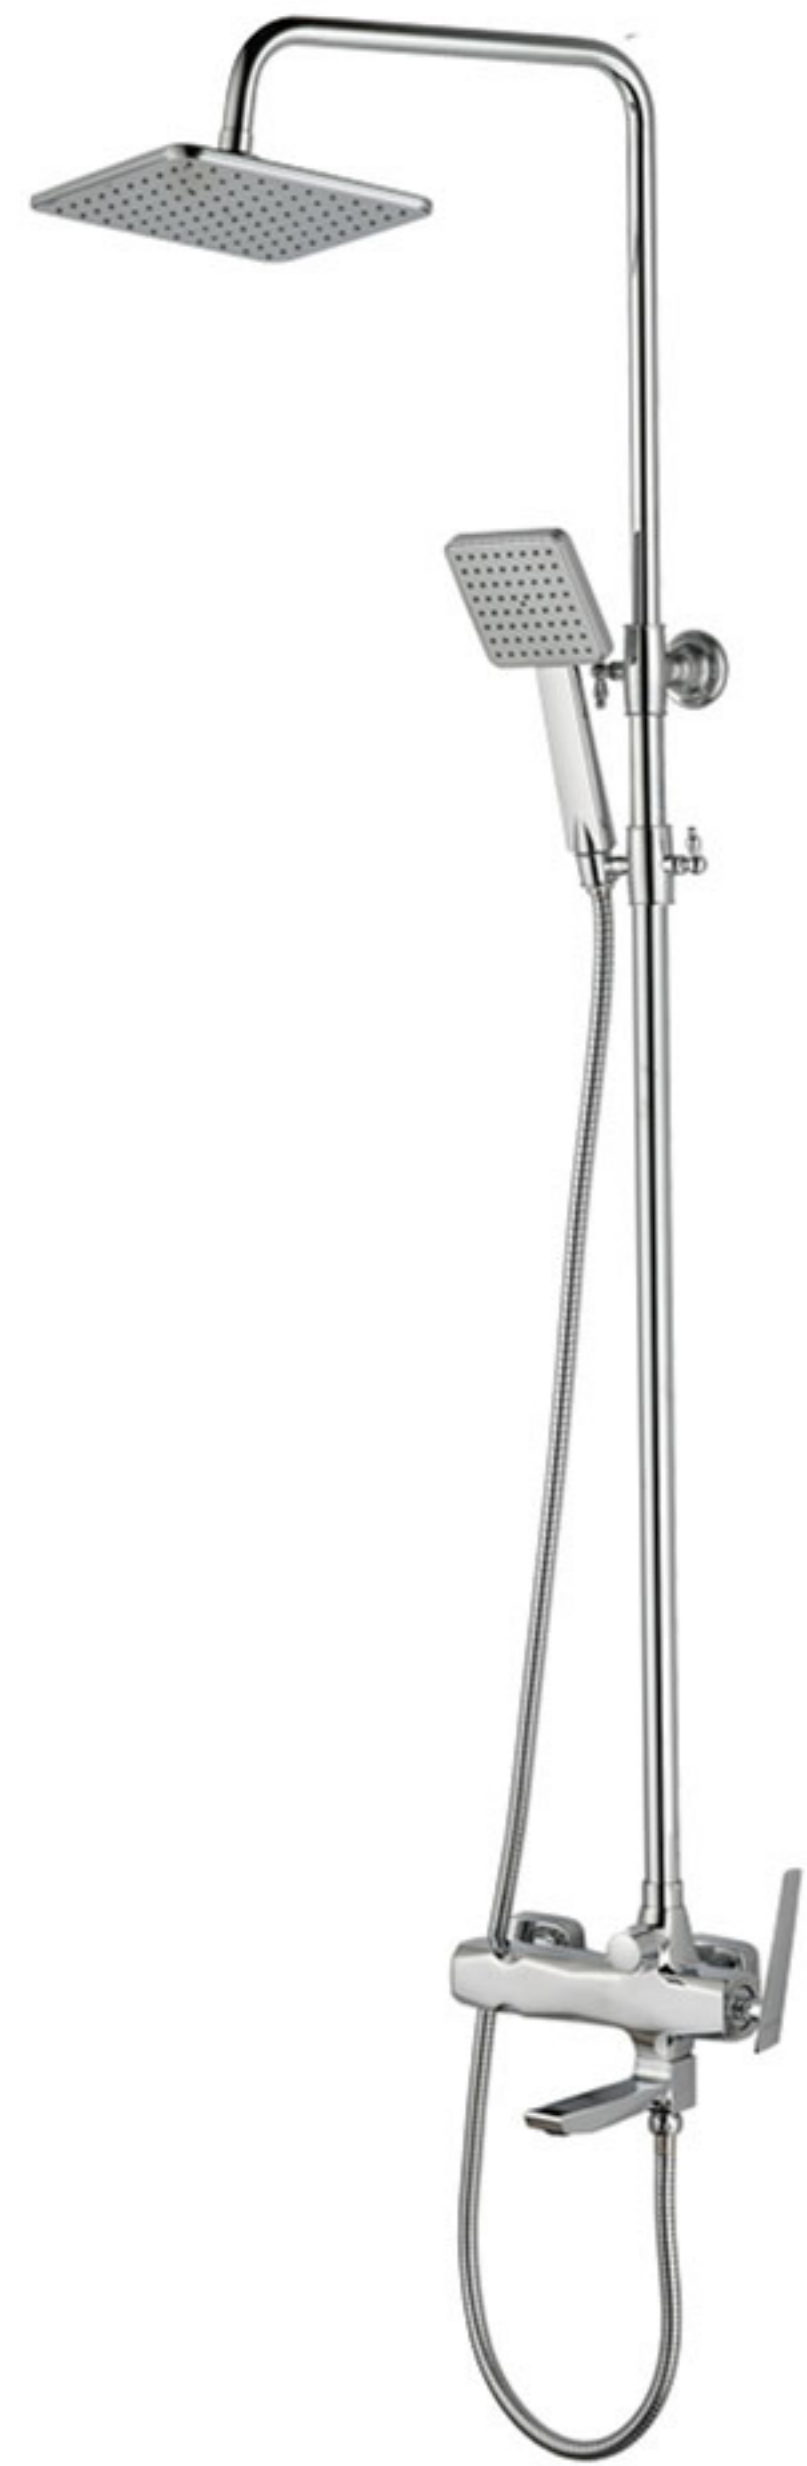

CK-20Z3
Shower mixer
35mm cartridge
Finish: Gold

CK-20Z8
Single-lever kitchen faucet
Finish: Chrome

CK-20P13
Shower column set
35mm cartridge
Finish: Gold

CK-20P1
Basin mixer
35mm cartridge
Finish: Gold

CK-20P1XL
High Basin Mixer
35mm cartridge
Finish: Gold

CK-20P3
Shower mixer
35mm cartridge
Finish: Gold

CK-20P6
Single-lever kitchen faucet
Finish: Chrome

CK-20MD /series  40mm

CK-20M1D
Single-lever basin faucet
Finish: Chrome

CK-20M3D
Single-lever bath faucet
Finish: Chrome

CK-20W /series  40mm

CK-20W1
Single-lever basin faucet
Finish: Chrome

CK-20W1XL
Single-lever basin faucet
Finish: Chrome

CK-19L13
Shower column set
35mm cartridge
Finish: Chrome

CK-19L1

Basin mixer
35mm cartridge
Finish: Chrome

CK-19L1XL

High Basin Mixer
35mm cartridge
Finish: Chrome

CK-19L3

Shower mixer
35mm cartridge
Finish: Chrome

CK-19L13G
Shower column set
35mm cartridge
Finish: Gold

CK-19L1G

Basin mixer
35mm cartridge
Finish: Gold