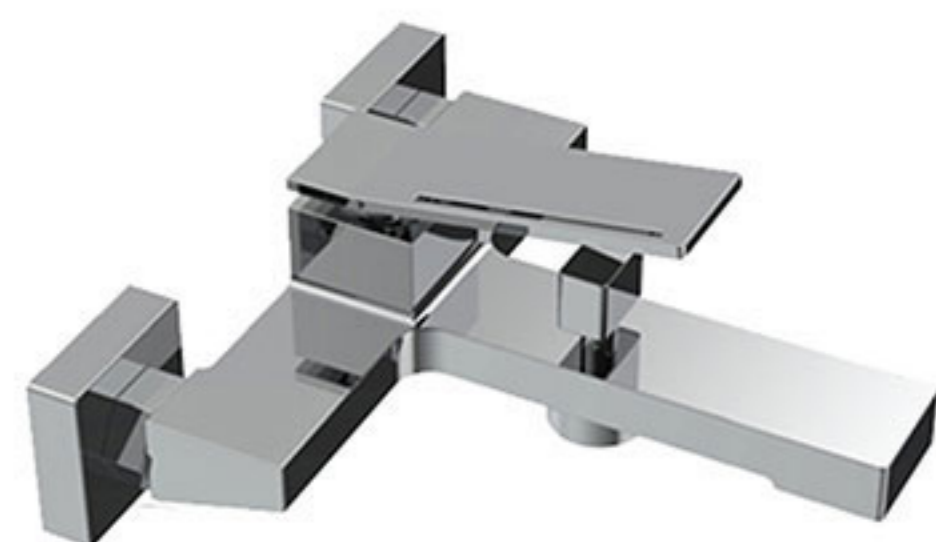

CK-AL19A06
Double basket

CK-AL19A11
Bathtub grab

CK-21A13
Single-lever rain shower faucet
Finish: Chrome

CK-21A5
Shower mixer
35mm cartridge
Finish: Chrome

CK-21A3
Shower mixer
35mm cartridge
Finish: Chrome